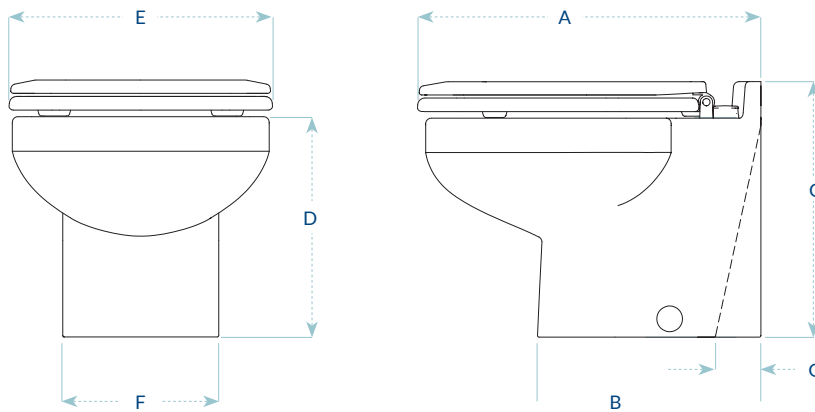

Choice of Controls

Smart Toilet Control STC

Momentary Flush Switch

Multifunction Flush Panel

Sea/Fresh Selector

Bowl Type	A	B	C	D	E	F	G
Angled Back	18" [467]	12 1/4" [311]	14" [355]	12" [305]	14" [355]	8 1/2" [216]	2 1/8" [54]
Straight Back	18" [467]	12 1/4" [311]	14" [355]	12" [305]	14" [355]	8 1/2" [216]	NA
Tall Angled Back	18" [467]	12 1/4" [311]	17" [432]	15" [380]	14" [355]	8 1/2" [216]	2 1/8" [54]
Tall Straight Back	18" [467]	12 1/4" [311]	17" [432]	15" [380]	14" [355]	8 1/2" [216]	NA

Dimensions

Inches [MM]

To choose the Marine Elegance that best suits your needs, use the chart below to create your part number

Sample Part Number #220HF012

Marine Elegance, Std Bowl, Angled Back, White, Pressurized Freshwater, 12V, Smart Toilet Control.

Ordering							
Model	Bowl Height	Bowl Type	Color	Bowl Size	Water Source	Voltage	Control
2 - Marine Elegance	2 - Standard	0 - Angled	White	H - Household	F - On Board Pressurized Freshwater	012 - 12V	Smart Toilet Control STC
	3 - Tall	1 - Straight	A - Bone		R - Remote Raw Water Pump	024 - 24V	01 - Multifunction Flush Panel
					S - SeaFresh Combines F and R models, Includes easy to use selector switch	012T - 120/240V	02 - Momentary Flush Switch
							06 - Bluetooth Wireless Remote