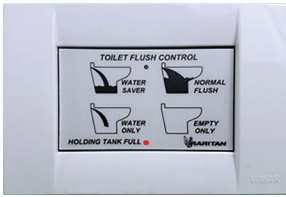

Choice of Controls

Smart Toilet Control STC